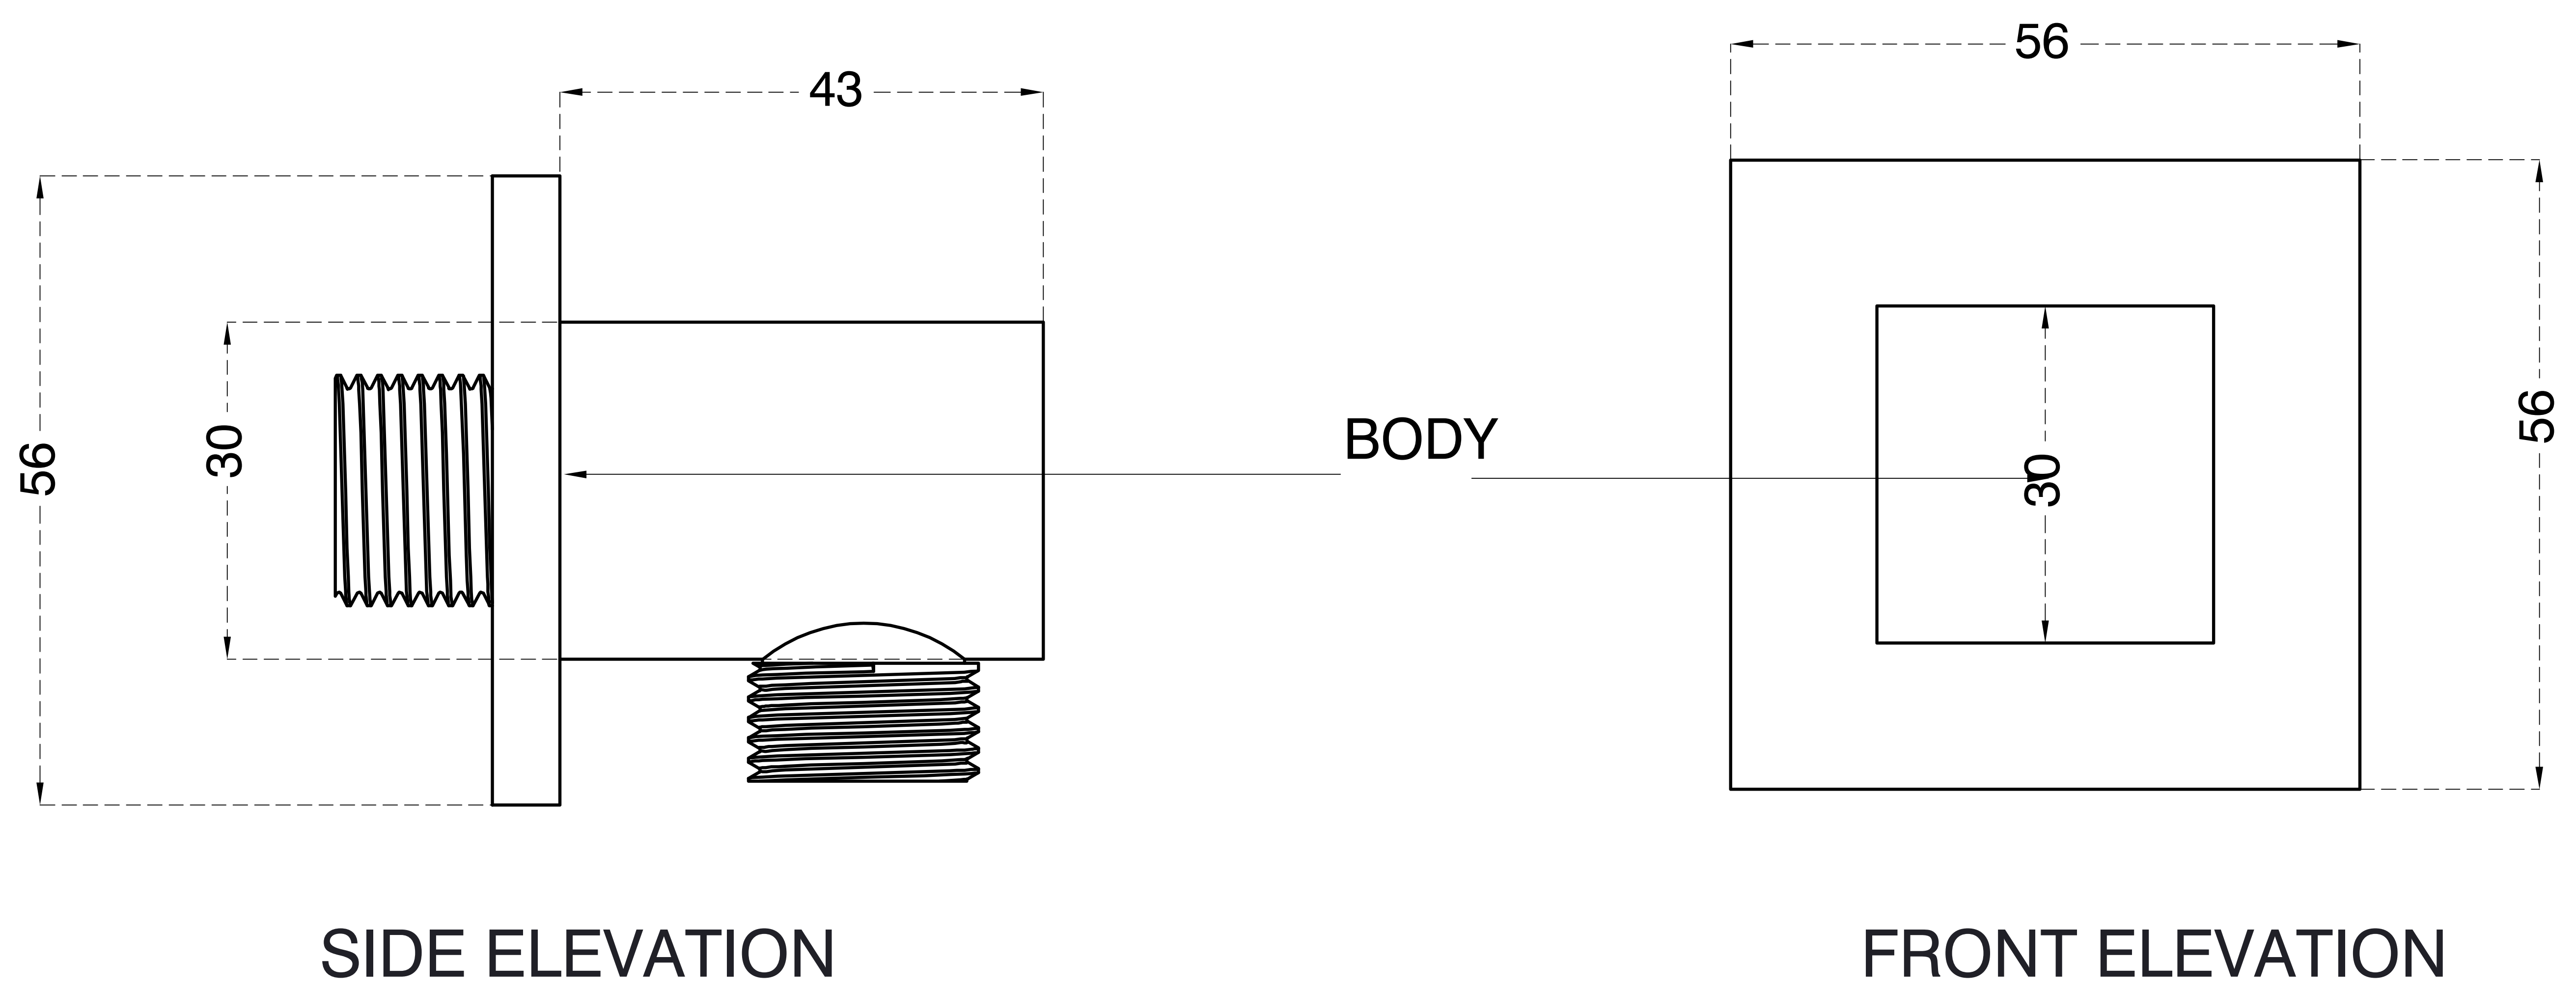

Wall-Outlet

Product Code : 1446

Technical Drawing

All dimension are in **mm**